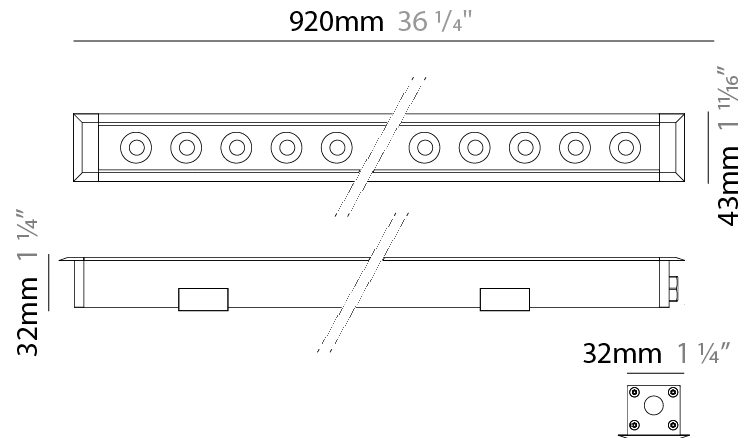

MINI CORNICHE RECESSED

E91640- _____ - _____
base number   Finish   Lens
                         Options   Options

1. To build a product code in our configurator select the specify button on the base model # product page
2. To build a manual product code on this datasheet choose from the options listed below in blue font and add the suffix to the base model #

GENERAL

Series: Mini Corniche
Brand: Platek
Division: Exterior
Mounting Type: Recessed
Mounting Location: In-Ground
Subcategory: Walk Over

PHYSICAL

Shape: Rectangle
Length (mm): 920
Length (in): 36 1/4
Width (mm): 43
Width (in): 1 5/8
Height (mm): 32
Diffuser: Tempered Glass - 5mm / 3/16" thick
Gasket: Gore-Tex valve to prevent condensation inside the fitting.
Fixture Finish: [BLK](#) / [WHI](#) / [GRY](#) / [COR](#) / [ANT](#) / [BRZ](#)
Fixture Material: Extruded Aluminum

ELECTRICAL

Lamp Type: LED
Total Output Wattage (W): 35
Dimming: Bluetooth technology or DMX
Control Gear: DMX
Driver Included: No
Driver Location: Remote
Driver Type: Constant Current - Universal
Driver Class: Class 2
Input Voltage (V): 120 - 277
Constant Current (MA): 500

LED

Number of LEDs: 24
Color Temperature (°K): RGBW
CRI: >80 CRI
Lamp Life (hrs): 60000
Special LEDs offerings: RGBW

OPTICAL

Optic°: [28](#) / [47](#) / [ELL](#)

RATINGS AND CERTIFICATIONS

Certified By: Certified for North American Standards
IP rating: IP65
IK Rating: IK07
Bug Rating: B1 U0 G0

PROJECT	_____
TYPE	_____
SPECIFIER	_____
QUANTITY	_____
DATE	_____