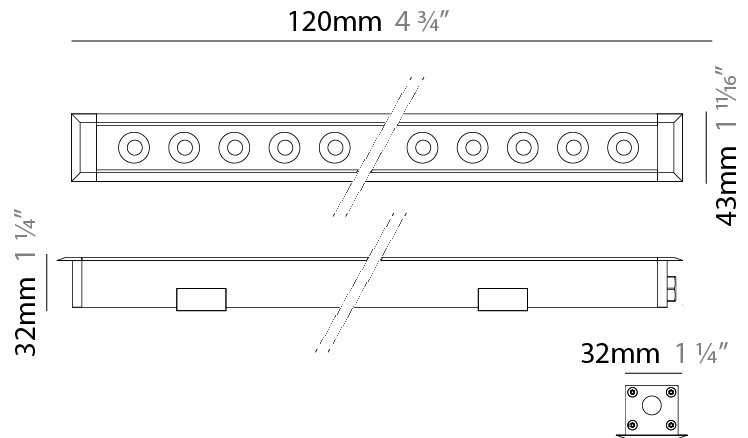

RATINGS AND CERTIFICATIONS

Certified By: Certified for North American Standards
IP rating: IP67
IK Rating: IK07
Bug Rating: B0 U3 G0