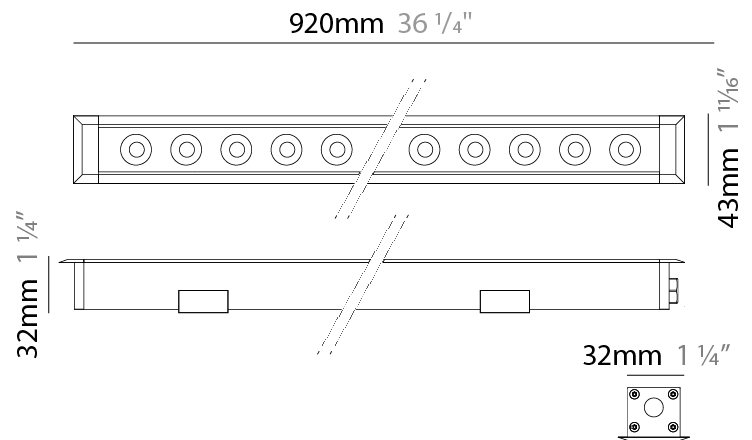

GENERAL

Series: Mini Corniche
Brand: Platek
Division: Exterior
Mounting Type: Recessed
Mounting Location: In-Ground
Subcategory: Walk Over

PHYSICAL

Shape: Rectangle
Length (mm): 920
Length (in): 36 1/4
Width (mm): 43
Width (in): 1 5/8
Height (mm): 32
Height (in): 1 1/2
Light Distribution: Uplight
Weight (kg): 1.6
Weight (lbs): 3.5
Screws: A4 stainless steel
Diffuser: Clear tempered glass
Gasket: Gore-Tex valve to prevent condensation inside the fitting.
Fixture Finish: BLK / WHI / GRY / COR / ANT / BRZ
Fixture Material: Extruded Aluminum

ELECTRICAL

Lamp Type: LED
Input Wattage (W): 32 / 17.5 (Dif) / 19.5 (Asy)
Total Output Wattage (W): 29 / 15.5 (Dif) / 17 (Asy)
Dimming: Non-Dimming / Phase Dimming (120Vac only) / 0-10V Dimming
Driver Included: No
Driver Location: Remote
Driver Type: Constant Voltage - 120 / 277Vac
Driver Class: Class 2
Input Voltage (V): 120 - 277
Output Voltage (V): 24

LED

Number of LEDs: 27
Color Temperature (°K): 3000 / 4000
Max. Delivered Lumen (lm): 1940 - 2320 / 2020 - 2415
CRI: >80 CRI
Lamp Life (hrs): 60000

OPTICAL

Optic°: 13 / 26 / 40 / ELL (29W) - DIF (15.5W) / ASY (17W)

RATINGS AND CERTIFICATIONS

Certified By: Certified for North American Standards
IP rating: IP65
IK Rating: IK07
Bug Rating: B0 U5 G0