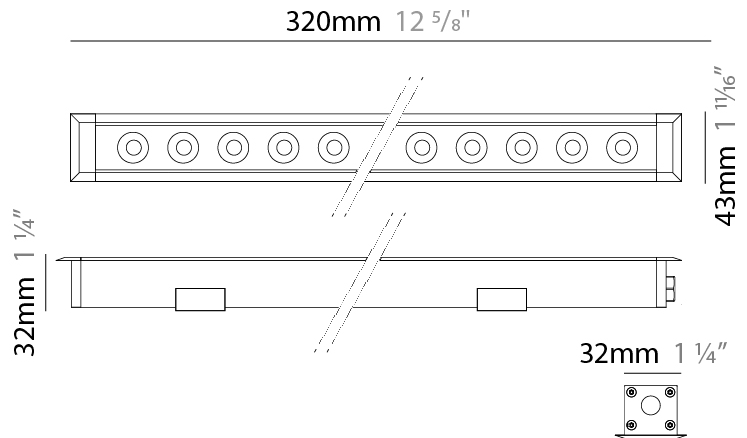

RATINGS AND CERTIFICATIONS

Certified By: Certified for North American Standards
IP rating: IP67
IK Rating: IK07
Bug Rating: B0 U4 G0