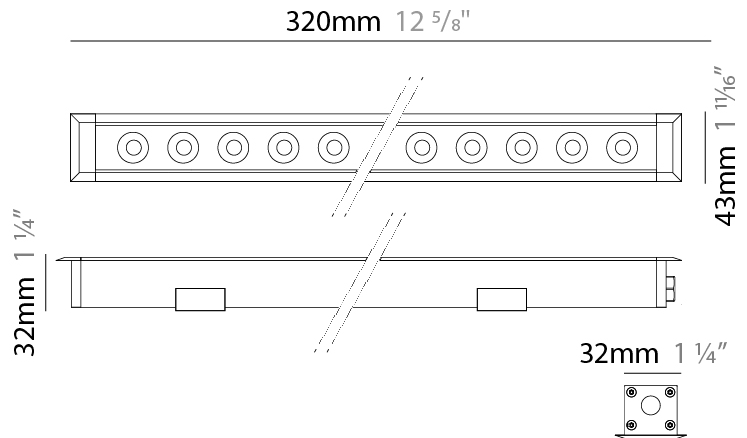

PROJECT	
TYPE	
SPECIFIER	
QUANTITY	
DATE	

MINI CORNICHE RECESSED

E91637- -
base number   Finish Options   Lens Options

1. To build a product code in our configurator select the specify button on the base model # product page
2. To build a manual product code on this datasheet choose from the options listed below in blue font and add the suffix to the base model #

GENERAL

Series: Mini Corniche
Brand: Platek
Division: Exterior
Mounting Type: Recessed
Mounting Location: In-Ground
Subcategory: Walk Over

PHYSICAL

Shape: Rectangle
Length (mm): 320
Length (in): 12 5/8
Width (mm): 43
Width (in): 1 5/8
Height (mm): 32
Height (in): 1 1/4
Light Distribution: Uplight
Diffuser: Clear tempered glass
Gasket: Gore-Tex valve to prevent condensation
Fixture Finish: BLK / WHI / GRY / COR / ANT / BRZ
Fixture Material: Extruded Aluminum

ELECTRICAL

Lamp Type: LED
Total Output Wattage (W): 11.5
Dimming: Bluetooth technology or DMX
Control Gear: DMX
Driver Included: No
Driver Location: Remote
Driver Type: Constant Current - Universal
Driver Class: Class 2
Input Voltage (V): 120 - 277
Constant Current (MA): 500

LED

Number of LEDs: 8
Color Temperature (°K): RGBW
CRI: >80 CRI
Lamp Life (hrs): 60000
Special LEDs offerings: RGBW

OPTICAL

Optic°: 26 / 40 / ELL

RATINGS AND CERTIFICATIONS

Certified By: Certified for North American Standards
IP rating: IP67
IK Rating: IK07