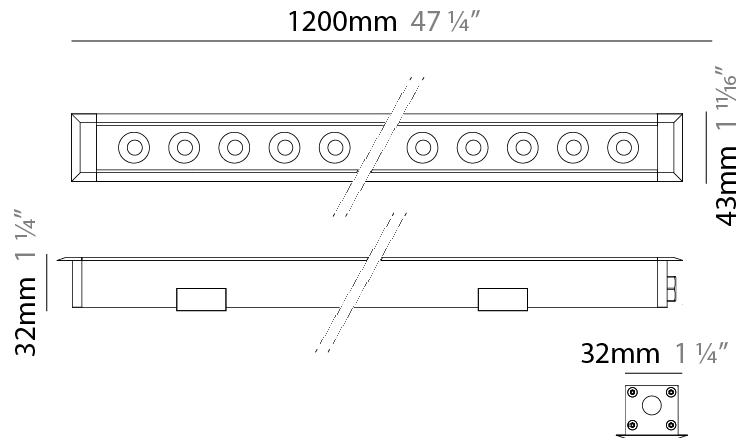

GENERAL

Series: Mini Corniche
Brand: Platek
Division: Exterior
Mounting Type: Recessed
Mounting Location: In-Ground
Subcategory: Walk Over

PHYSICAL

Shape: Rectangle
Length (mm): 1220
Length (in): 48 ¹/₃₂
Width (mm): 43
Width (in): 1 ⁵/₈
Height (mm): 32
Height (in): 1 ¹/₂
Light Distribution: Uplight
Screws: A4 stainless steel
Diffuser: Clear tempered glass
Gasket: Gore-Tex valve to prevent condensation
Fixture Finish: [BLK / WHI / GRY / COR / ANT / BRZ](#)
Fixture Material: Extruded Aluminum

ELECTRICAL

Lamp Type: LED
Input Wattage (W): 24 (Dif) / 26 (Asy) / 46
Total Output Wattage (W): 21 (Dif) / 22 (Asy) / 40
Driver Included: No
Driver Location: Remote
Driver Type: Constant voltage - 120 / 277Vac
Driver Class: Class 2
Input Voltage (V): 120 - 277
Output Voltage (V): 24
Upon Request: (Not included - see components [IP65 or higher enclosure to be supplied by others]) 0-10Vdc dimming / Phase dimming / Non-dimming 120/277Vac

LED

Number of LEDs: 36
Color Temperature (°K): [3000 / 4000](#)
Max. Delivered Lumen (lm): 3000 / 3120
Nominal Lumen (lm): 5040 / 5220
CRI: >80 CRI
Lamp Life (hrs): 60000

OPTICAL

Optic°: [13 / 26 / 40 / ASY / DIF / ELL](#) ; [RGBW 26 / 40 / ELL](#)

RATINGS AND CERTIFICATIONS

Certified By: Certified for North American Standards
IP rating: IP67
IK Rating: IK07
Bug Rating: B0 U5 G0

PROJECT
TYPE
SPECIFIER
QUANTITY
DATE